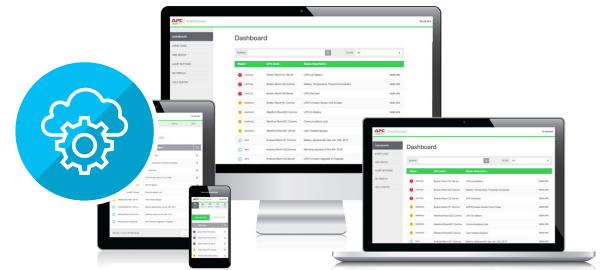

# Smart-UPS Are Now Cloud-Enabled with APC SmartConnect

APC SmartConnect helps you focus on your business

APC SmartConnect is an innovative **cloud-based monitoring** interface that is a time-saving, resource-saving innovation that makes our legendary Smart-UPS™ models easier to deploy, maintain, and manage - so you can focus on your business.

Simple, free RMM integration

<https://smartconnect.apc.com/partner>