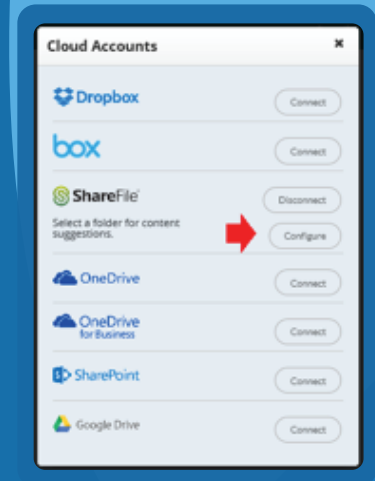

INTELLIGENTLY SURFACING CONTENT

Eliminate the search time, improve the response times by accessing the right content by just selecting the text in the email body.

Automatically surfaces the most popular sales asset, because the sellers are talking about it and the customers are responsive on the material.

01

INSTALL

Backflpt is now available in Outlook-Store for Office 365 , Exchange users: Search for "Backflpt" by clicking on your Outlook bar. Alternatively click [here](#) to access the Addin from Microsoft Appsource.

CONFIGURE

After registering, use at the top bar to connect and configure content repositories. Selecting the folders will enable Backflpt to recommend content from these folders, you can pick more than one repository and folder

02