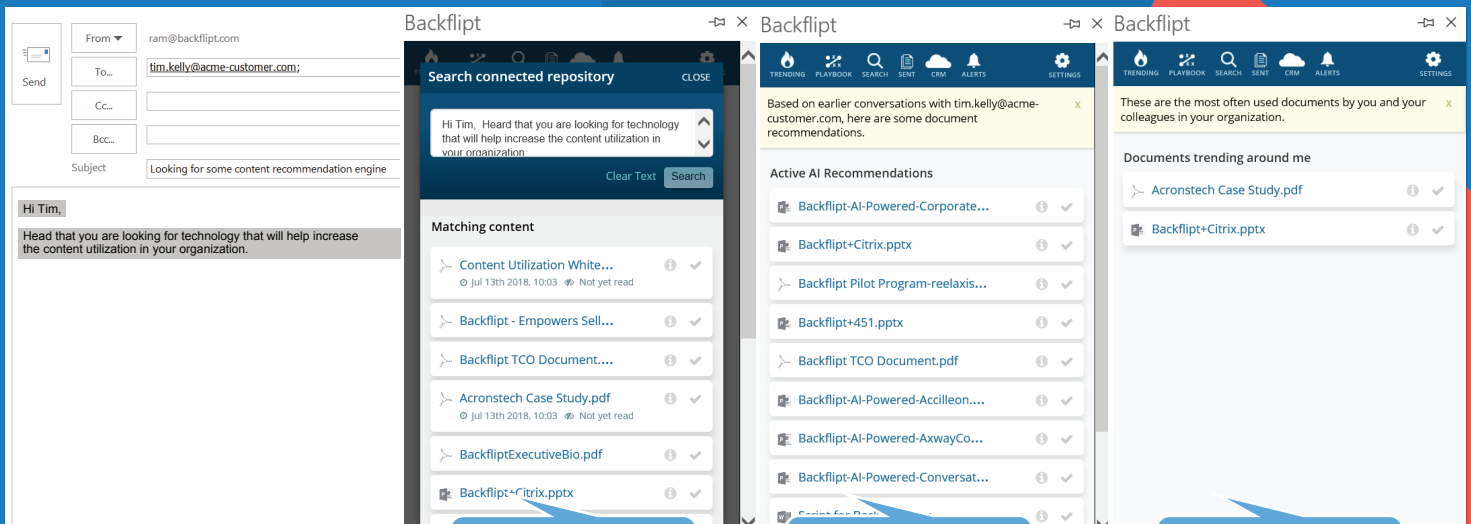

INTELLIGENTLY SURFACING CONTENT

Eliminate the search time, improve the response times by accessing the right content by just selecting the text in the email body.

Automatically surfaces the most popular sales asset, because the sellers are talking about it and the customers are responsive on the material.

01

INSTALL

Backflpt is now available in Outlook-Store for Office 365 , Exchange users: Search for "Backflpt" by clicking  on your Outlook bar. Alternatively click [here](#) to access the Addin from Microsoft Appsource.

CONFIGURE

After registering, use  at the top bar to connect and configure content repositories. Selecting the folders will enable Backflpt to recommend content from these folders, you can pick more than one repository and folder

02

Search Inline

Contextual AI Recommendations

Trending Content

03

USE

Transfer the sharable links directly from the plugin, and track the customer engagement.