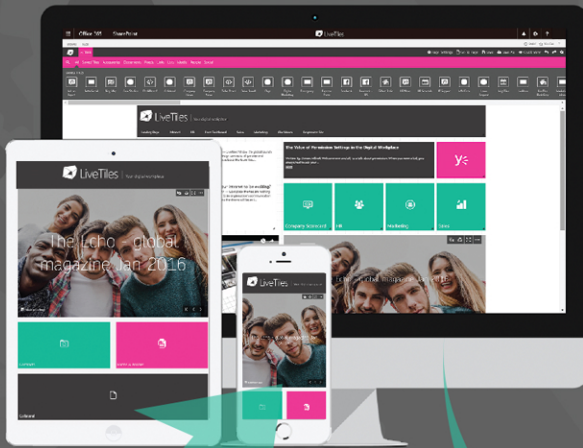

Sharpen Business Solutions

Unveil Office 365 & SharePoint and awe users with an exciting, tailored experience. Available for teams on SP 2010, 2013 & 2016.

Design

Give teams the polished UI and impressive UX they can't walk away from

- **Integrate endless business apps**, organize scattered files and surface resources with the #1 software to create beautiful digital workplaces—in a single day
- **Pre-configured, drag-and-drop tiles** for every purpose, it's the ultimate one-stop shop for all coding needs

Build

A complex structure of information architecture (IA) is behind that stunning UI made with LiveTiles Design

- **Simple statements automatically build out site collections, lists and libraries** and allow IT departments, dev teams and SharePoint administrators to glide through backend IA like a pro
- **Manage SharePoint infrastructure** with precision, speed and ease