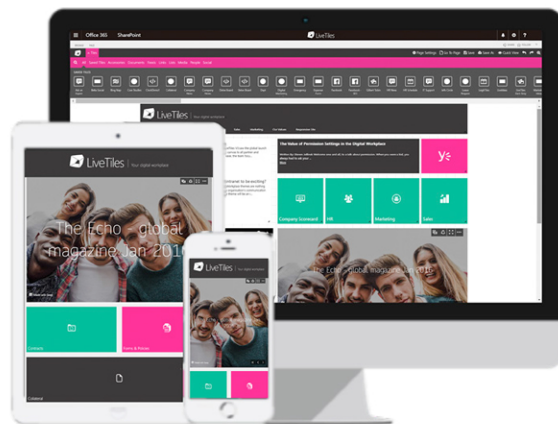

# Touch the New World of Work

Software for the digital workplace

LiveTiles gives today's dynamic teams the ability to work smoothly across devices, between departments and beyond time zones. Our products provide the #1 platform to build digital workplaces, including modern UX focused solutions for competitive companies of all sizes, from every industry. Join us in equipping businesses for the digital transformation. Farewell to archaic 9-5 workdays and welcome to the fluid new world of work.

LiveTiles software empowers users with the ability to surface and organize scattered business apps, resources, files and more on a single pane of glass over Office 365, SharePoint and Azure. Products include LiveTiles Design, Build and Blueprint; LiveTiles Mosaic for education, free to K-12 schools; soon-to-be released Azure product, LiveTiles Cloud.

# Sharpen Business Solutions

Unveil Office 365 & SharePoint and awe users with an exciting, tailored experience. Available for teams on SP 2010, 2013 & 2016.

## Blueprint

Replicate the finest UI templates created in LiveTiles Design and share master IA developed in LiveTiles Build

- **One-click SharePoint deployment** gives users a consistent, smooth experience every site, every time
- **Instantly share sites and IA** across multiple tenants, sites and site collections and skip through generating large-scale IA