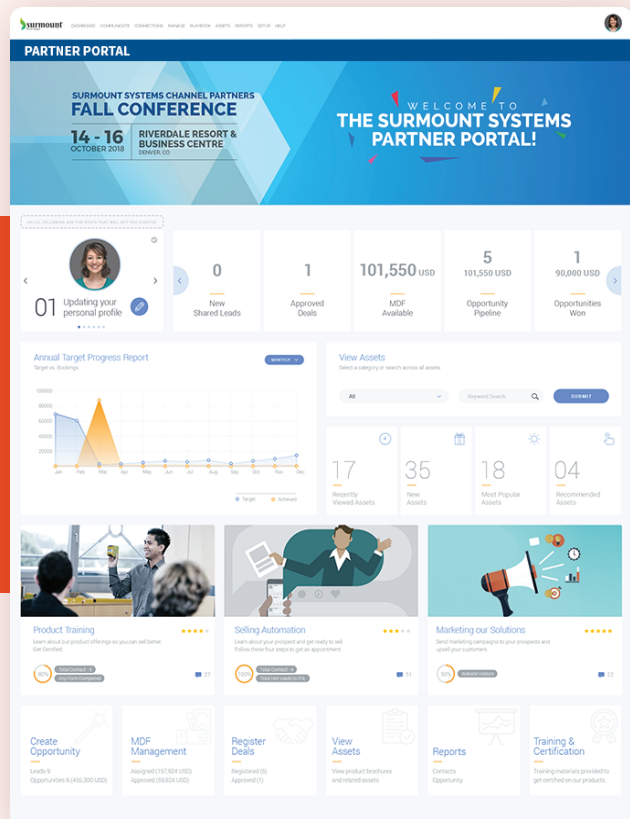

Mindmatrix provides the most comprehensive partner portal in the market that offers:

- Single sign-on partner portal
- Customized corporate branding
- Sales and marketing tools integrated with your partner environment